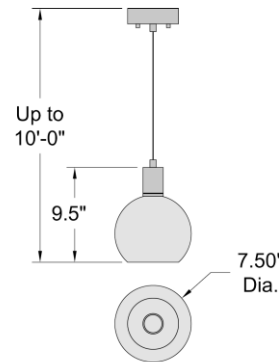

### PRODUCT MEASUREMENTS

FIXTURE	BACKPLATE / CANOPY
Length:	Length
Width:	Width:
Diameter 7.5"	Diameter: 4.5"
Height: 9.5"	Height: 1"
Extension:	
Overall Height: 14-120"	

#### SPECIFICATIONS

Frame Material: Steel  
Diffuser Material: Glass  
Lamping Type: E-26 (Replaceable LED Jbox: Standard  
Lamping Base: E-26 Lamp Wattage: 9 W  
Lamp Quantity: 1 Total Wattage: 9 W  
Voltage: 120v Lamps Included: Yes

#### LINE DRAWING

#### IES FILE

In addition to Access Lighting's purchase and warranty terms and conditions, by signing below or placing an order, you agree that you are authorized to bind the entity placing any order and acknowledge the following: All of sizes and measurements are approximate and all images are for illustrative purposes only. In the event of an inconsistency, the "Product Measurements" section controls. There also may be slight differences in the colors and designs compared to the displayed and printed images.